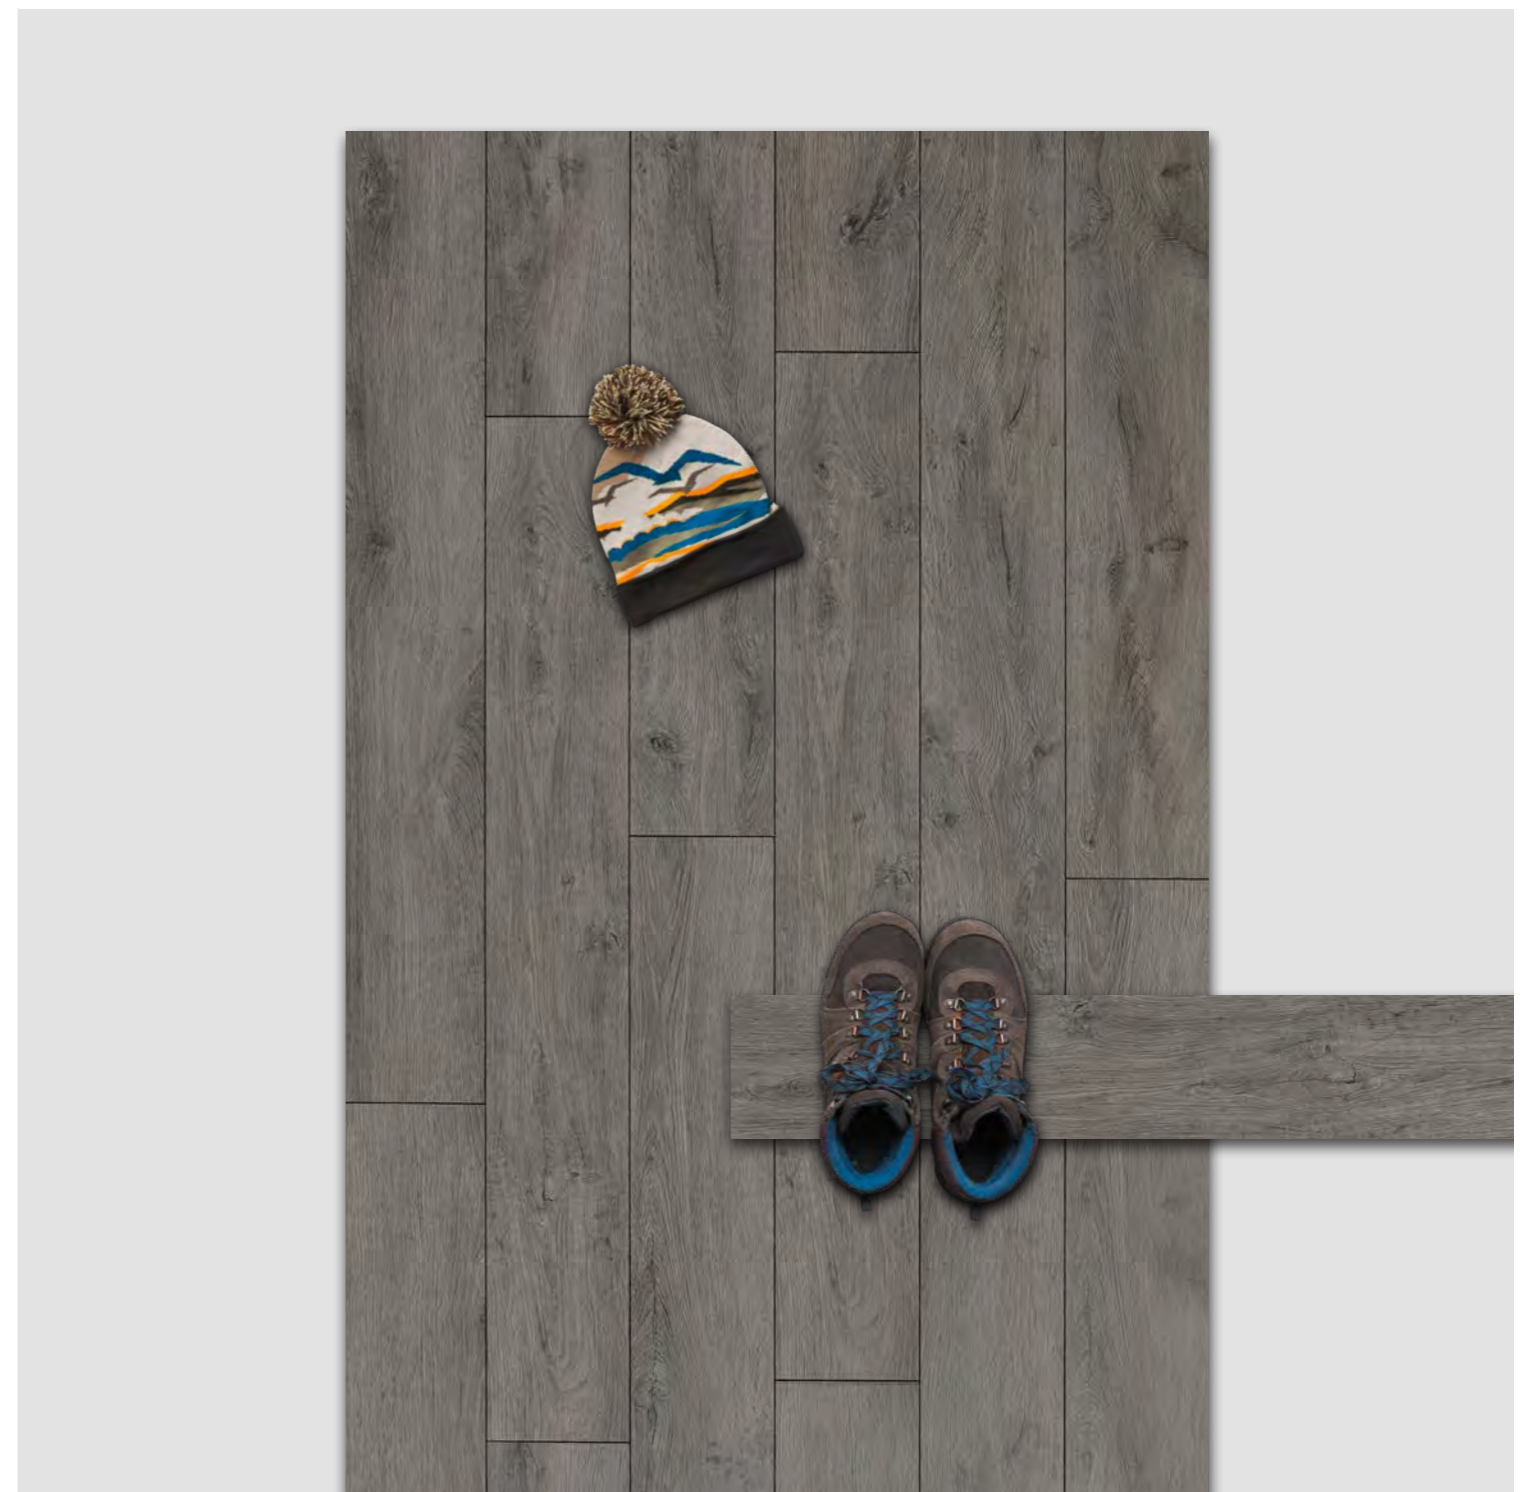

GAULI

HF012 CK