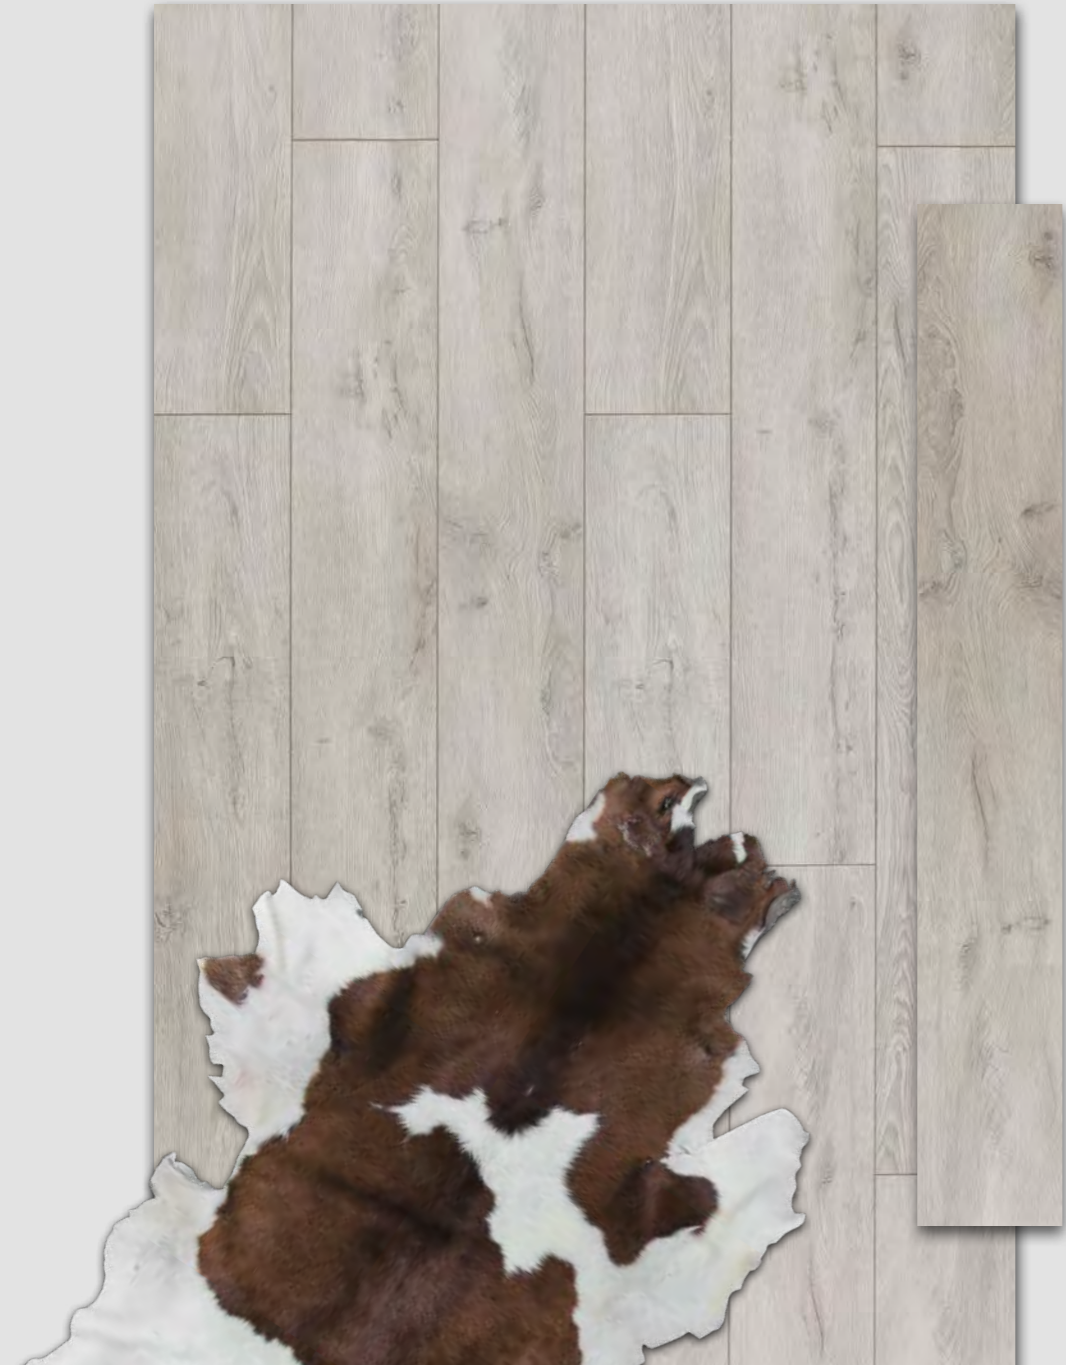

WITH ITS
SIZE OF
13 KM²
IT IS ONE
OF THE
BIGGEST
GLACIERS
AROUND
THE GLARUS
ALPS

MORTERATSCH HF014 CK

OTEMMA HF015 CK

ZINAL HF017 CK

SALEINA HF016 CK

ALLALIN HF010 CK

ALLALIN
HF010 CK

CORBASSIÈRE