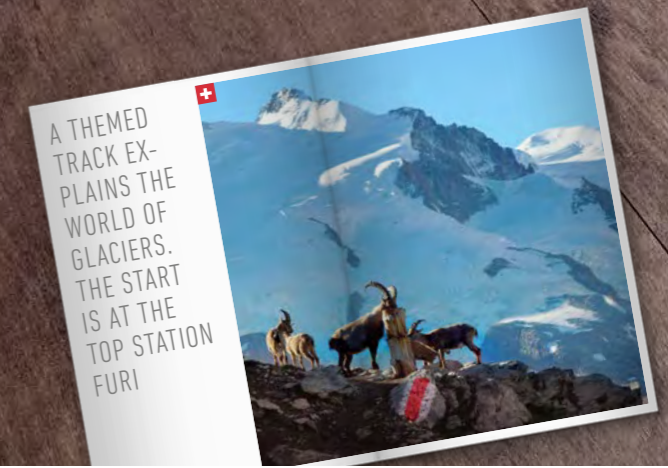

GORNER HF054 CA