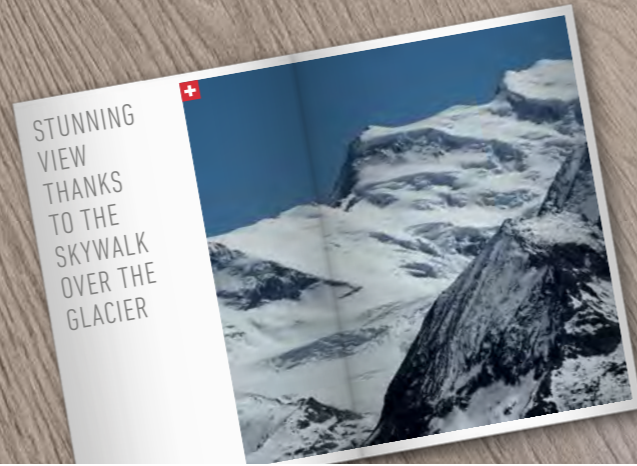

CORBASSIÈRE

HF011 CK