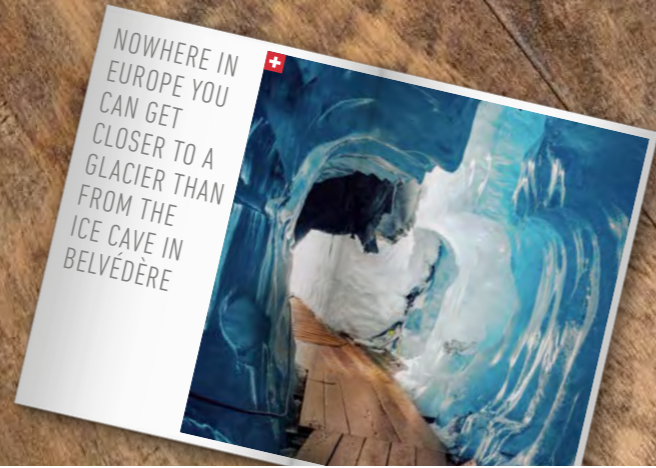

RHONE HF051 CA